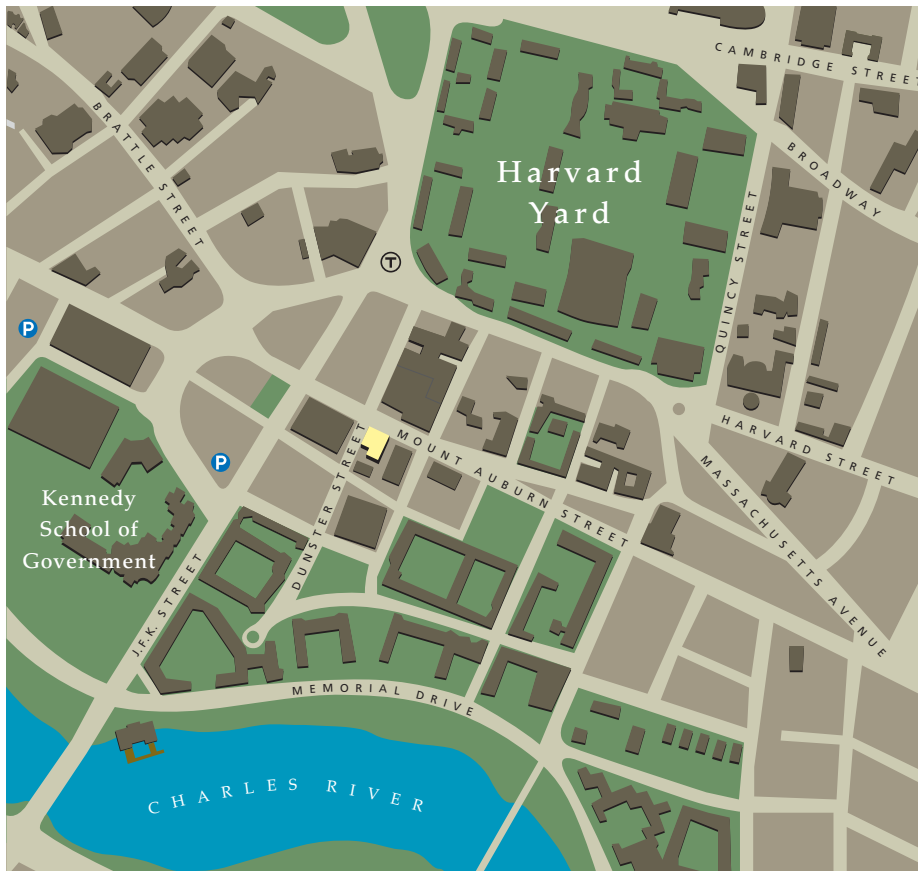

## Directions

### By Public Transportation

Take the Red Line to Harvard Square Station. Upon exiting the train, take a left toward the turnstiles and go up the stairs to the center of the Square. Dunster Street is immediately behind the exit from the subway. Walk one and one half blocks. 48 Dunster Street is a side walk-up of a yellow wood frame building. We are located on the second floor.

### By Car

Take Storrow Drive to the "Harvard Sq. Cambridge" exit. Bear right across the river to JFK Street. At the third set of lights on JFK Street, take a right onto Mt. Auburn Street. Dunster Street is the next street on the right. We are located in the yellow wood frame building at the corner. Circle the block. 48 Dunster Street is a side walk-up. We are on the second floor.